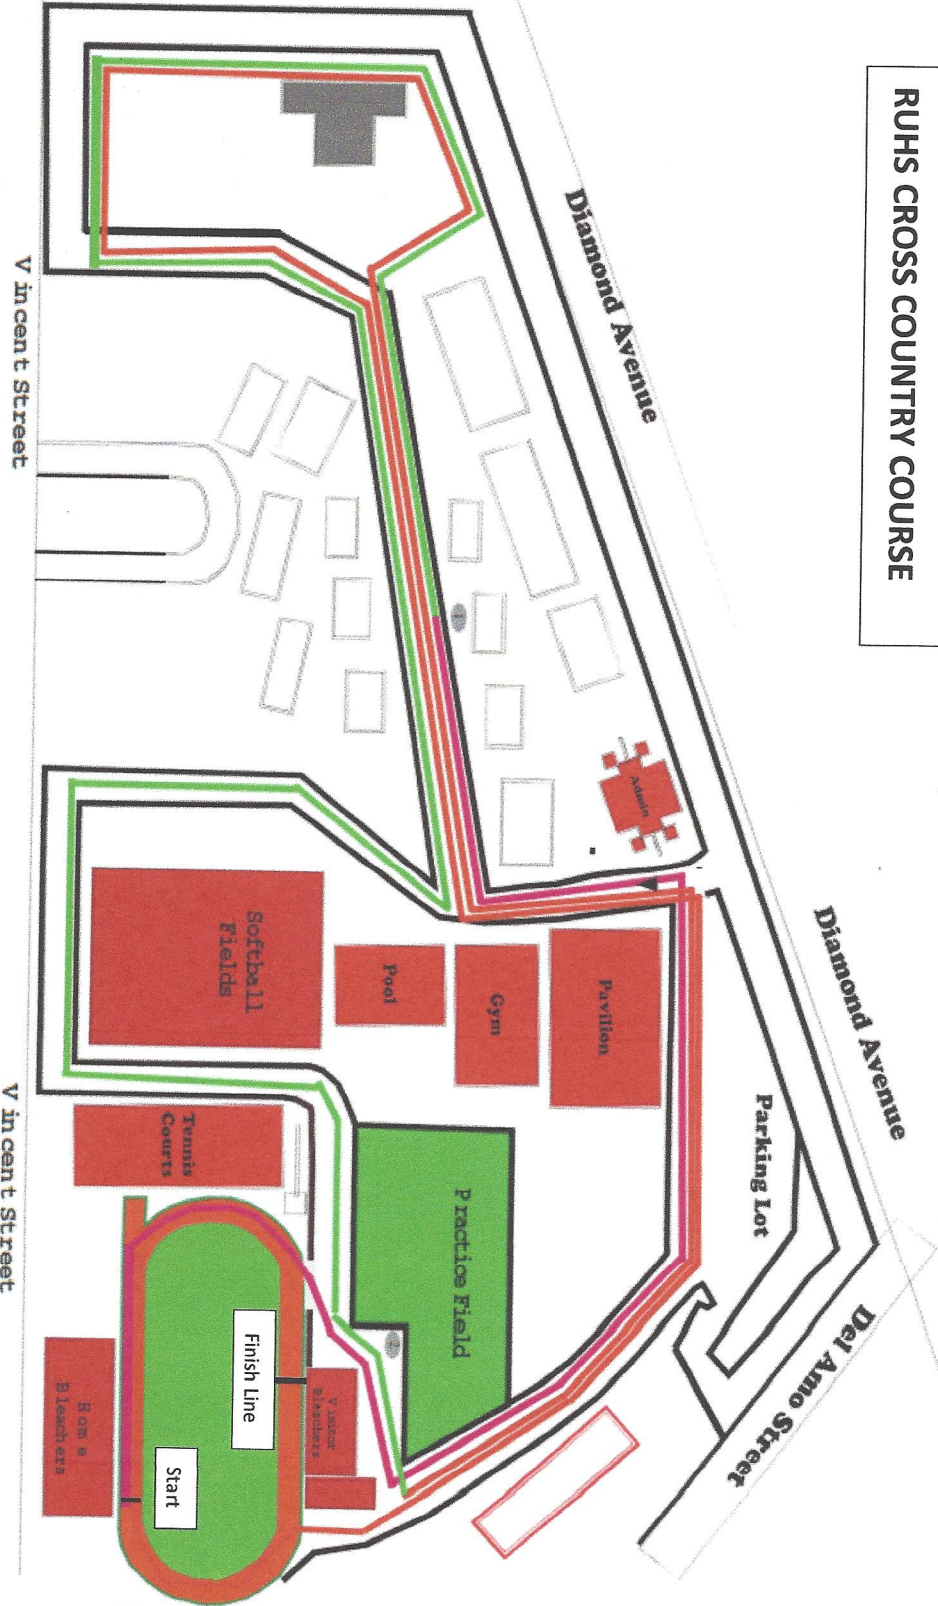

**2016 Bay League XC Finals
RUHS CROSS COUNTRY COURSE**

Pacific Coast Highway

Vincent Street

Vincent Street

Diamond Avenue

Diamond Avenue

Del Amo Street

Parking Lot

Softball Fields

Pool

Gym

Pavilion

Tennis Courts

Practice Field

Finish line

Start

Home Bleachers

Vincent Bleachers