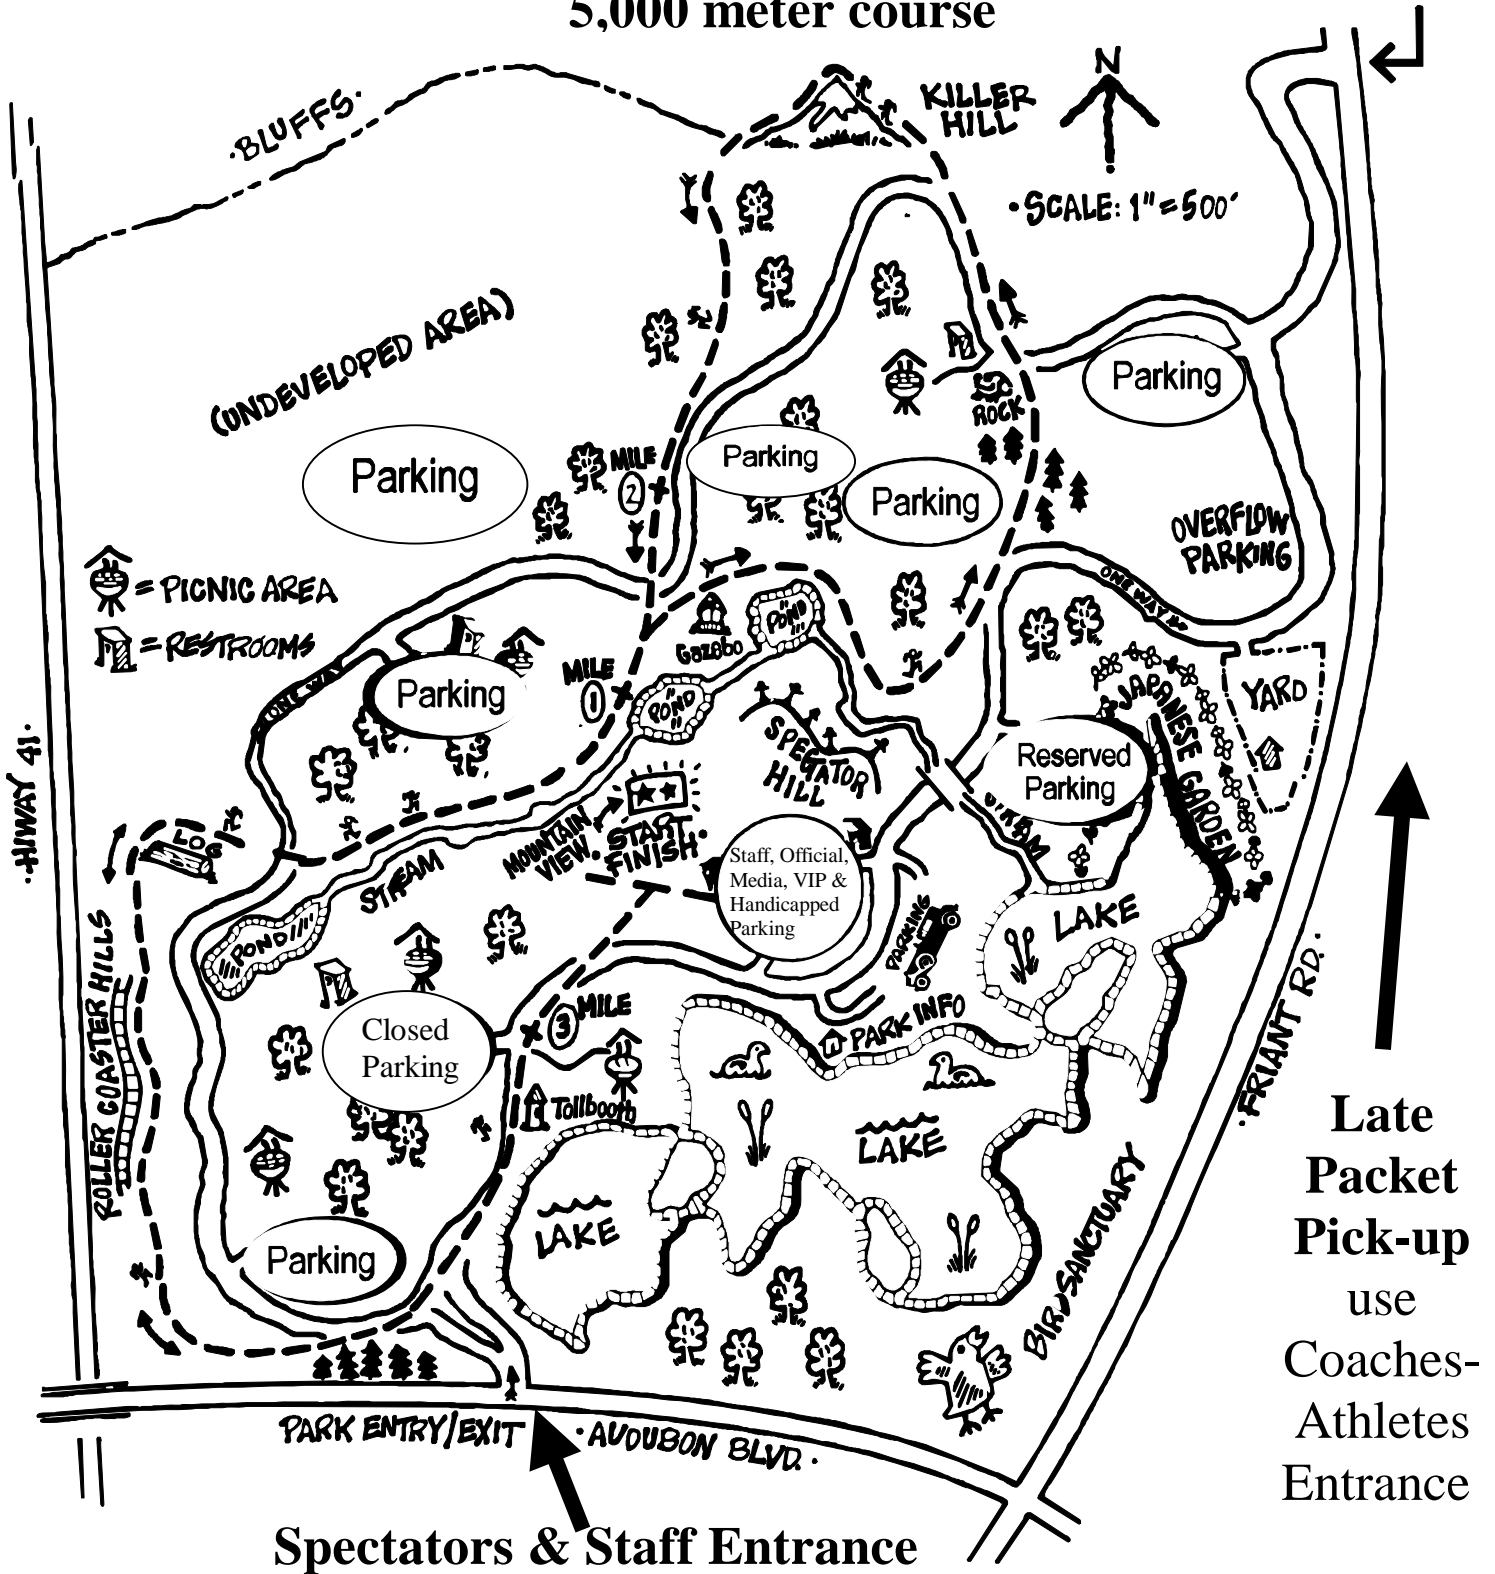

California State Meet
Cross Country
Woodward Park
Fresno, California
5,000 meter course

Coaches-
Athletes
Entrance

Late
Packet
Pick-up
use
Coaches-
Athletes
Entrance